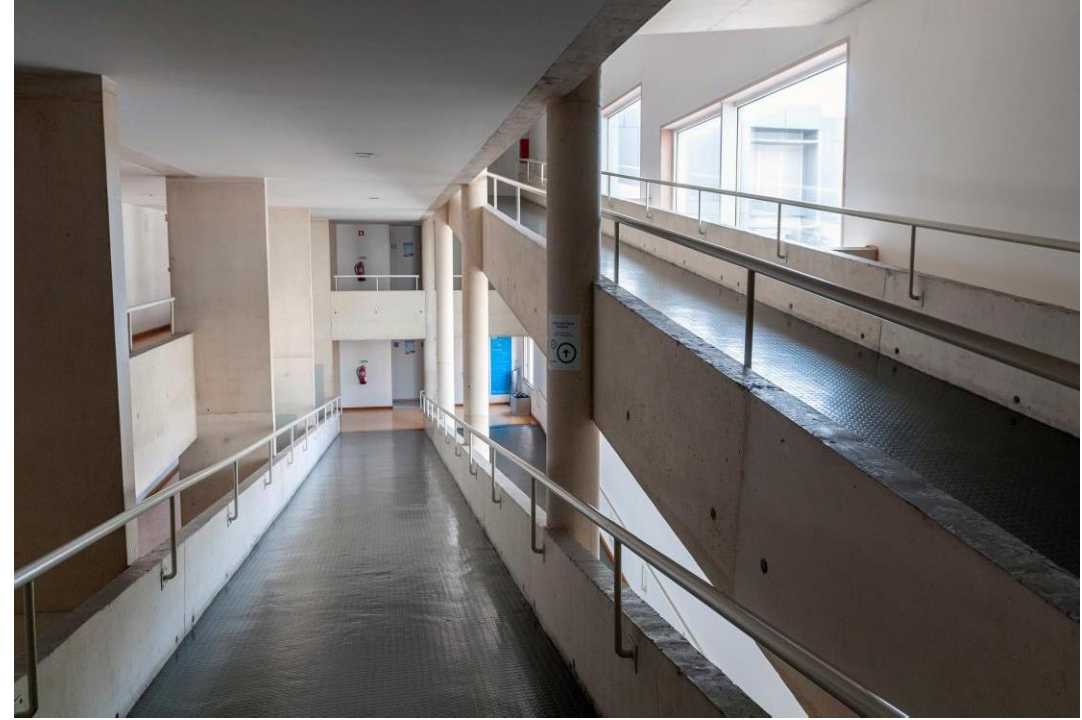

Edifício II – Building II

- ✓ Accessible entrance with direct access to the main floor, lobby and elevator;
- ✓ Access path without stairs (access ramp from the first to the fourth floor and lift);
- ✓ The ramp floor is non-slip and there are handrails on both sides
- ✓ Lift from floor -3 to 7;
- ✓ Sanitary Facilities for disabled persons in all floors (except on 1st floor).

Edifício II – Building II

- ✓ Entrance with accessibility for people with wheelchairs (first floor and second floor);
- ✓ Accessible entrance with direct access to the main floor, lobby and elevator;
- ✓ The entrance configuration has enough space to allow the circulation of a person in a wheelchair

- ✓ Main Auditorium with access to the stage for people with wheelchairs, with lift for wheelchairs

Sedas Nunes Building

- ✓ Entrance with accessibility for people with wheelchairs (first floor);
- ✓ The entrance configuration has enough space to allow the circulation of a person in a wheelchair
- ✓ Accessible entrance with direct access to the main lobby;
- ✓ There is an access path without stairs (lift);
- ✓ Lift from floor 0 to 2;
- ✓ Sanitary Facilities for disabled persons (0 floor and 1st floor).

Sedas Nunes Building

Access to the canteen area through a vertical platform suitable for people with reduced mobility.

Ala Autónoma Building

- ✓ Entrance with accessibility for people with wheelchairs (first floor);
 - ✓ Accessible entrance with direct access to the main floor, lobby and elevator;
 - ✓ The entrance configuration has enough space to allow the circulation of a person in a wheelchair
-
- ✓ There is an access path without stairs (access ramp from the first to the third floor).
 - ✓ The ramp floor is non-slip and there are handrails on both sides