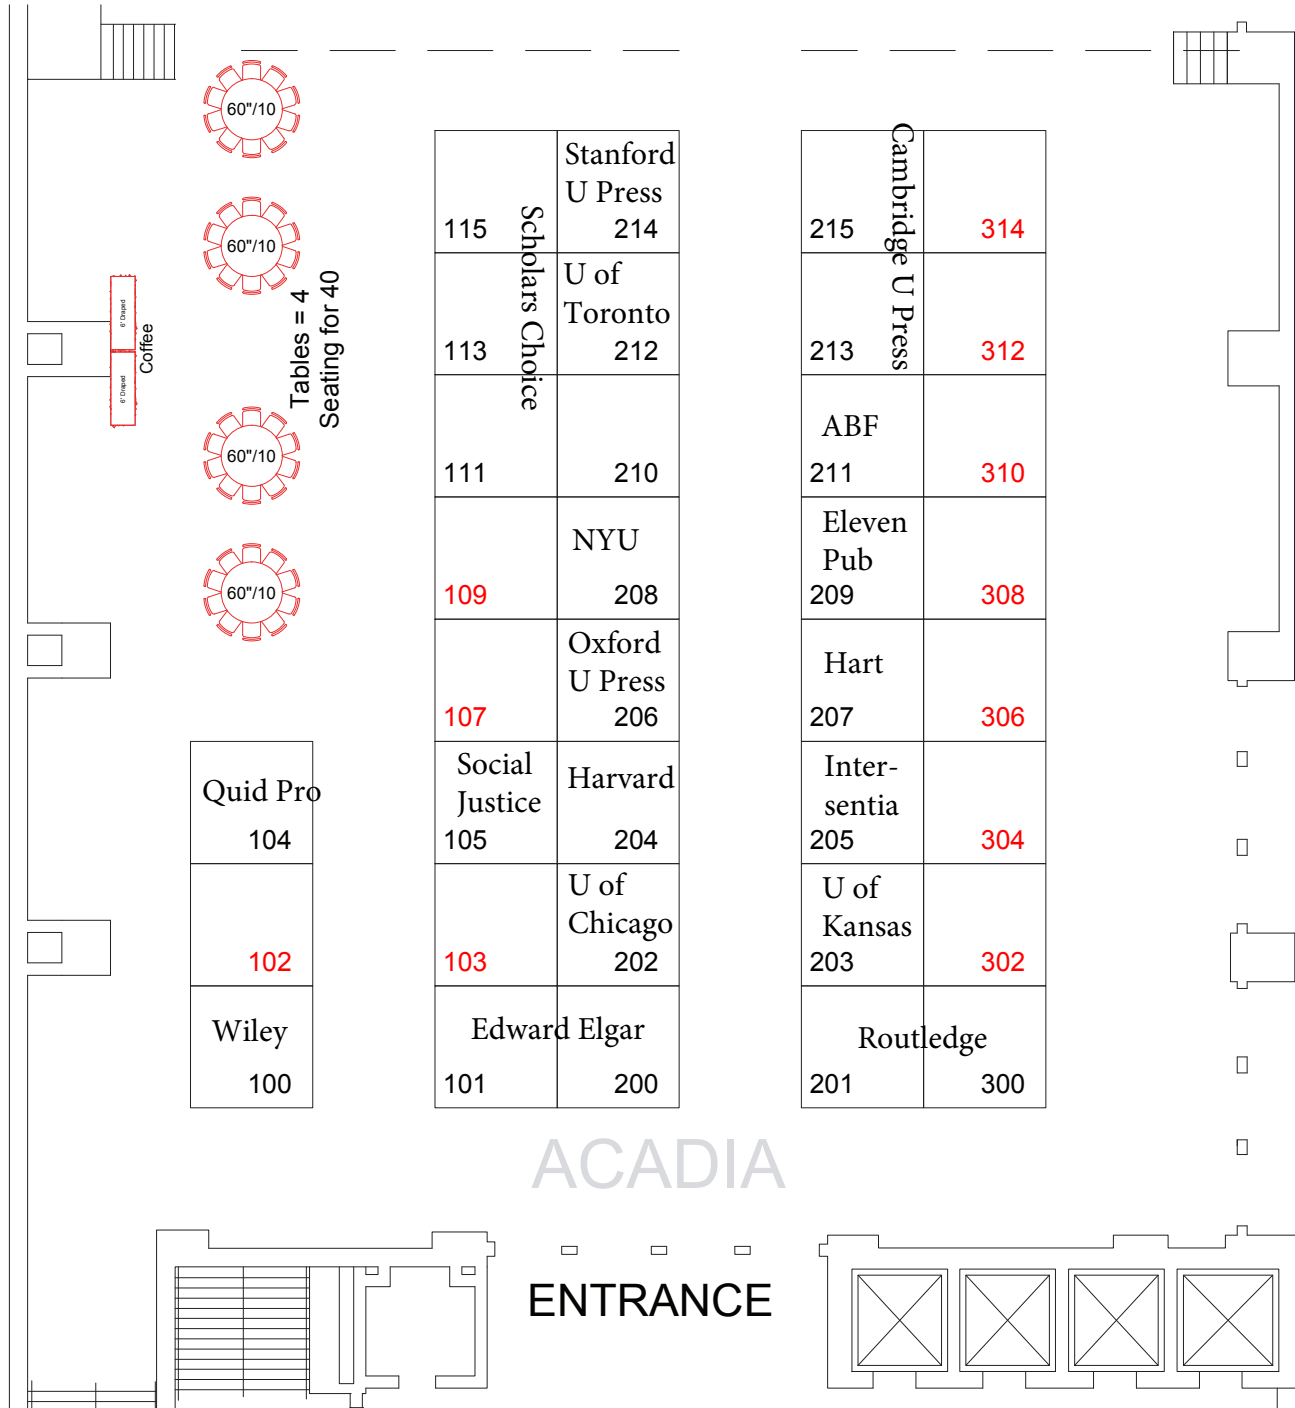

Law and Society Association 2016 Annual Meeting New Orleans

60"/10

60"/10

60"/10

60"/10

Coffee

Tables = 4
Seating for 40

Quid Pro 104
102
Wiley 100